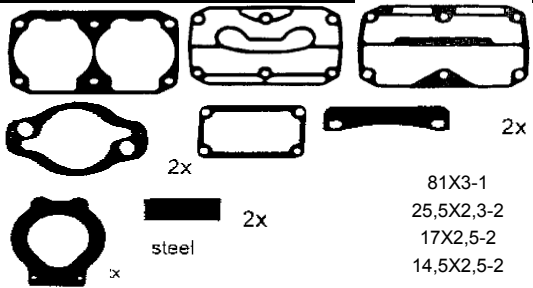

IVECO STARLIS

steel

steel

81X3-1
25,5X2,3-2
17X2,5-2
14,5X2,5-2